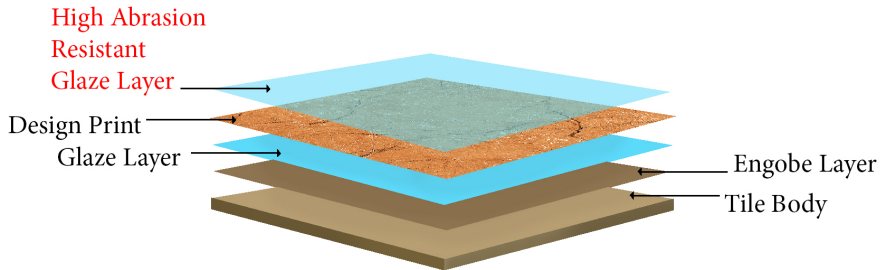

SENECA

600x | DIGITAL GRES
600^E | VITRIFIED TILES

PROTECT
SURFACE

100% WATERPROOF

BENIFITS OF 9 MM + TILES

High Tensile Strength

Weather Resistant

Easy To Install Even Without Adhesives Or Filler